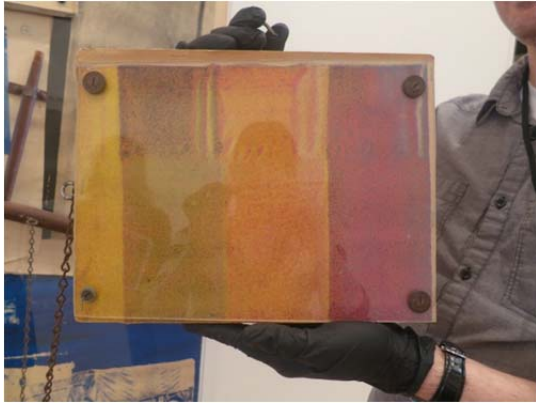

SFMOMA Rauschenberg Research Project: Curatorial Document

Reference sheet documenting the three small panels attached to the surface of Robert Rauschenberg's *Sleep for Yvonne Rainer* (1965). SFMOMA Curatorial Files

Panel A (recto)

Panel A (verso)

Panel B (recto)

Panel B (verso)

Panel C (recto)

Panel C (verso)