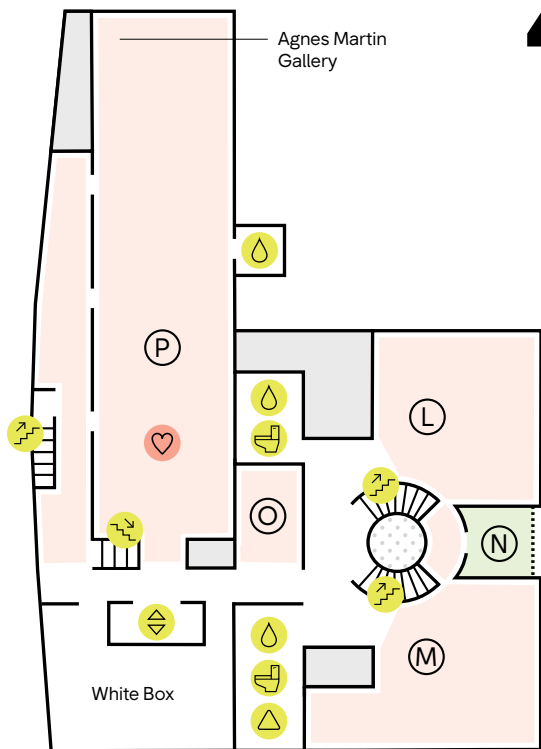

## Map Key

---

Elevator

Stairs Up

Stairs Down

Water Fountain

Charging Station

Restroom

All Gender  
+ Family Restroom

Outdoor Space

Galleries

Staff Only

Overlooks Floor  
Below

Staff Picks

Restaurant

- Ⓒ 1900 to Now: SFMOMA's Collection
- Ⓓ Art of California
- Ⓔ Koret Education Center
- Ⓕ Bay Area Walls
- ♥ Paul Klee Gallery

- Ⓒ Photography Collection
- Ⓓ Photography Special Exhibitions
- Ⓔ Architecture + Design Nook
- Ⓕ Fisher Collection
- Ⓖ Bay Area Walls
- ♥ Living Wall

- Ⓛ Special Exhibition Galleries
- Ⓜ Special Exhibition Galleries
- Ⓝ Terrace
- Ⓞ New Work Gallery
- Ⓟ Fisher Collection
- ♥ Joan Mitchell, *Bracket*