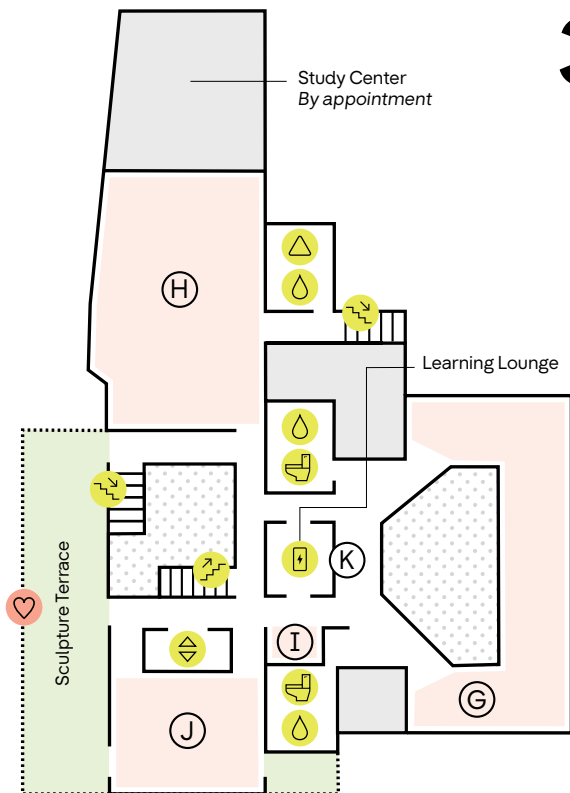

## Map Key

---

Elevator

Stairs Up

Stairs Down

Water Fountain

Charging Station

Restroom

All Gender  
+ Family Restroom

Outdoor Space

Galleries

Staff Only

Overlooks Floor  
Below

Staff Picks

Restaurant

- Ⓒ 1900 to Now: SFMOMA's Collection
- Ⓓ Art of California
- Ⓔ Koret Education Center
- Ⓕ Bay Area Walls
- ♥ Paul Klee Gallery

- Ⓒ Photography Collection
- Ⓓ Photography Special Exhibitions
- Ⓔ Architecture + Design Nook
- Ⓕ Fisher Collection
- Ⓖ Bay Area Walls
- ♥ Living Wall

- Ⓛ Special Exhibition Galleries
- Ⓜ Special Exhibition Galleries
- Ⓝ Terrace
- Ⓞ New Work Gallery
- Ⓟ Fisher Collection
- ♥ Joan Mitchell, *Bracket*