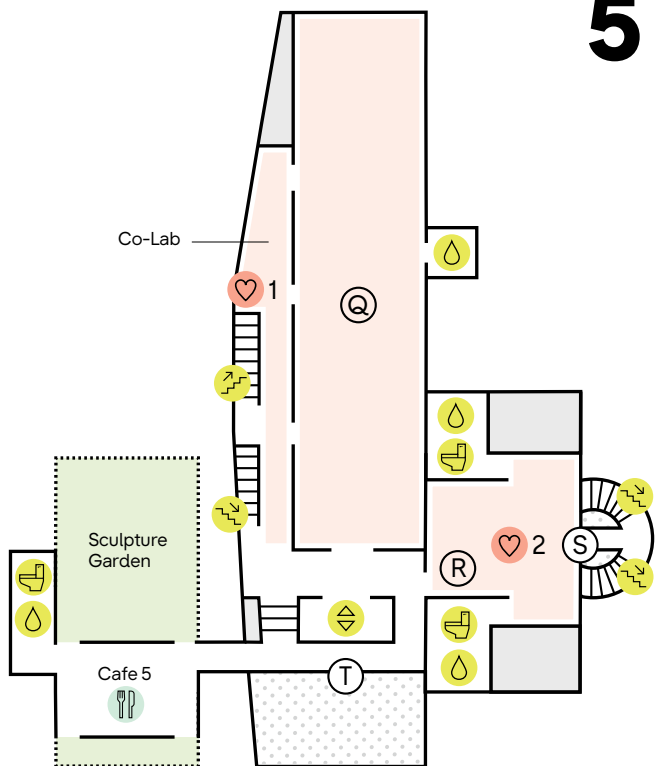

## Map Key

---

Elevator

Stairs Up

Stairs Down

Water Fountain

Charging Station

Restroom

All Gender  
+ Family Restroom

Outdoor Space

Galleries

Staff Only

Overlooks Floor  
Below

Staff Picks

Restaurant

- Ⓒ 1900 to Now: SFMOMA's Collection
- Ⓓ Art of California
- Ⓔ Koret Education Center
- Ⓕ Bay Area Walls
- ♥ Paul Klee Gallery

- Ⓒ Photography Collection
- Ⓓ Photography Special Exhibitions
- Ⓔ Architecture + Design Nook
- Ⓕ Fisher Collection
- Ⓖ Bay Area Walls
- ♥ Living Wall

- Ⓛ Special Exhibition Galleries
- Ⓜ Special Exhibition Galleries
- Ⓝ Terrace
- Ⓞ New Work Gallery
- Ⓟ Fisher Collection
- ♥ Joan Mitchell, *Bracket*