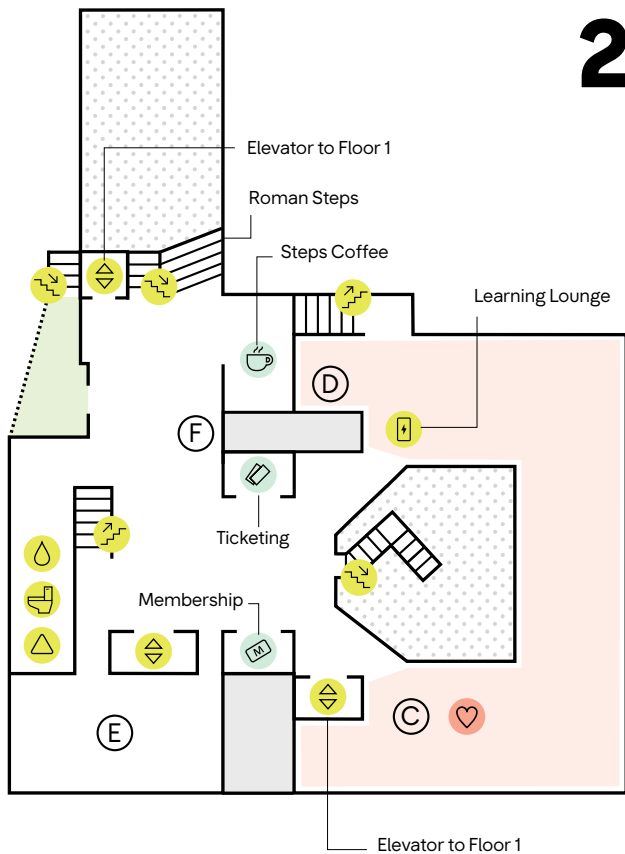

## Map Key

---

Elevator

Stairs Up

Stairs Down

Water Fountain

Charging Station

Restroom

All Gender  
+ Family Restroom

Outdoor Space

Galleries

Staff Only

Overlooks Floor  
Below

Staff Picks

Restaurant

- Ⓒ 1900 to Now: SFMOMA's Collection
- Ⓓ Art of California
- Ⓔ Koret Education Center
- Ⓕ Bay Area Walls
- ♥ Paul Klee Gallery

- Ⓒ Photography Collection
- Ⓓ Photography Special Exhibitions
- Ⓔ Architecture + Design Nook
- Ⓕ Fisher Collection
- Ⓖ Bay Area Walls
- ♥ Living Wall

- Ⓛ Special Exhibition Galleries
- Ⓜ Special Exhibition Galleries
- Ⓝ Terrace
- Ⓞ New Work Gallery
- Ⓟ Fisher Collection
- ♥ Joan Mitchell, *Bracket*